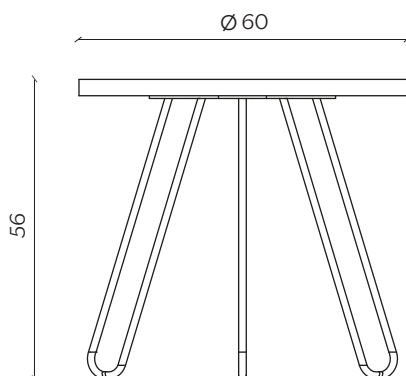

Every Porcino is unique; the top is made from a horizontal slice of wood, which makes every piece unrepeatable in terms of size and grain. This eclectic coffee table can be matched with armchairs, sofas and beds, evoking a forest-like atmosphere.

## DIMENSIONI | DIMENSIONS

lunghezza | width: 80 cm  
larghezza | depth: 80 cm  
altezza | height: 37 cm

lunghezza | width: 60,3 cm  
larghezza | depth: 60,3 cm  
altezza | height: 56 cm