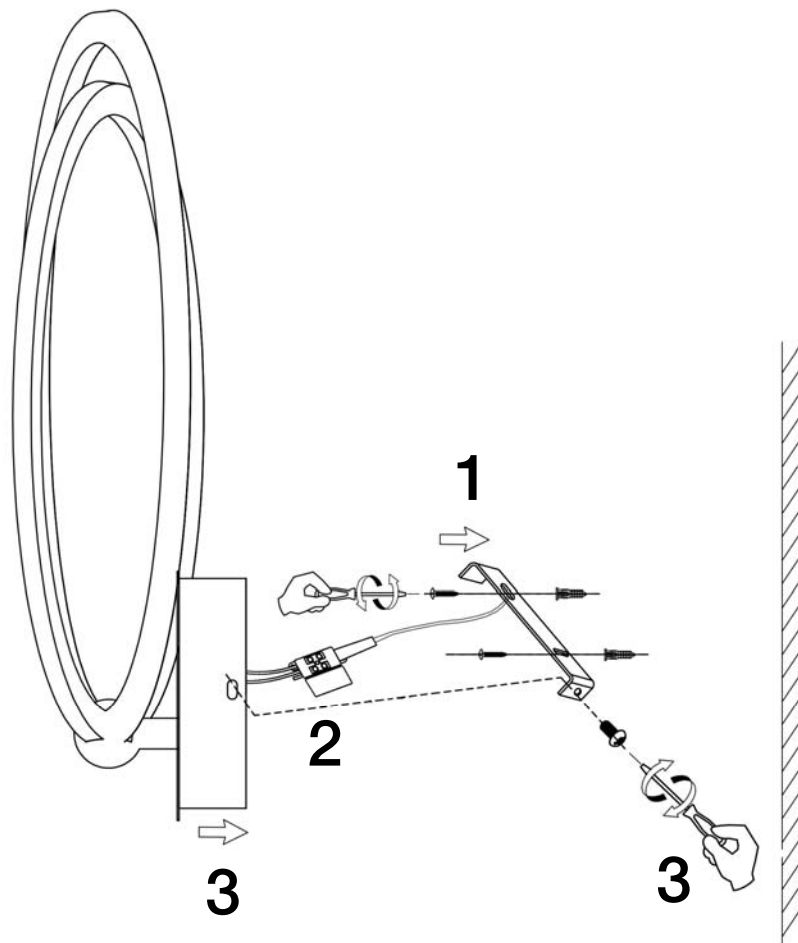

Para ver la ficha técnica de producto completa, puede usar el siguiente código QR:

You may use the following QR code to view the complete technical data sheet of the product:

If you have any technical questions, please do not hesitate to contact our technical Department.
We are at your disposal in our email: irodriguez@schuller.es