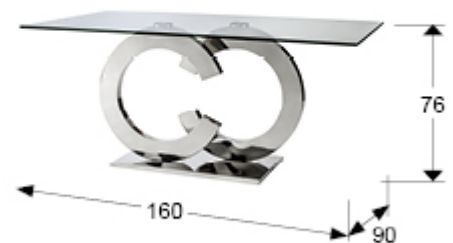

## Casandra 739436

ОБЕДЕННЫЕ СТОЛЫ

Rectangular dining table made of stainless steel and safety top glass of 12 mm thickness with polished edge.

### РАЗМЕРЫ

Размеры: ↔ 160,0 ↓ 76,0 ↗ 90,0 cm  
Вес: 98,5 Kg  
Packaging weight 1: 54,5 Kg  
Packaging weight 2: 44,0 Kg