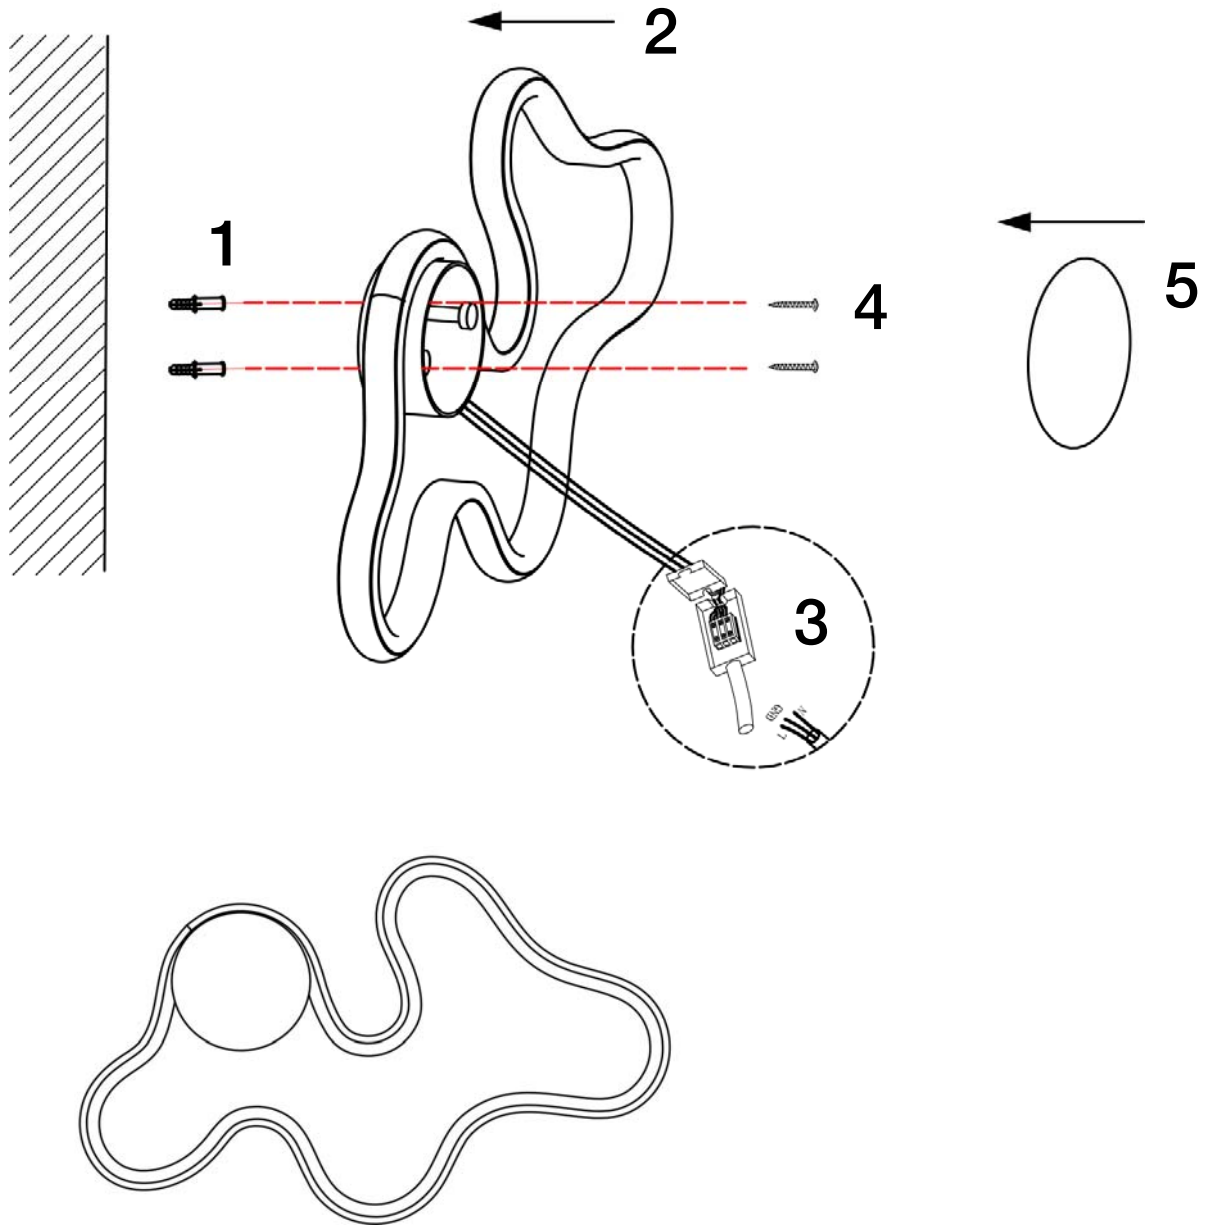

Para ver la ficha técnica de producto completa, puede usar el siguiente código QR:

You may use the following QR code to view the complete technical data sheet of the product:

If you have any technical questions, please do not hesitate to contact our technical Department.
We are at your disposal in our email: irodriguez@schuller.es