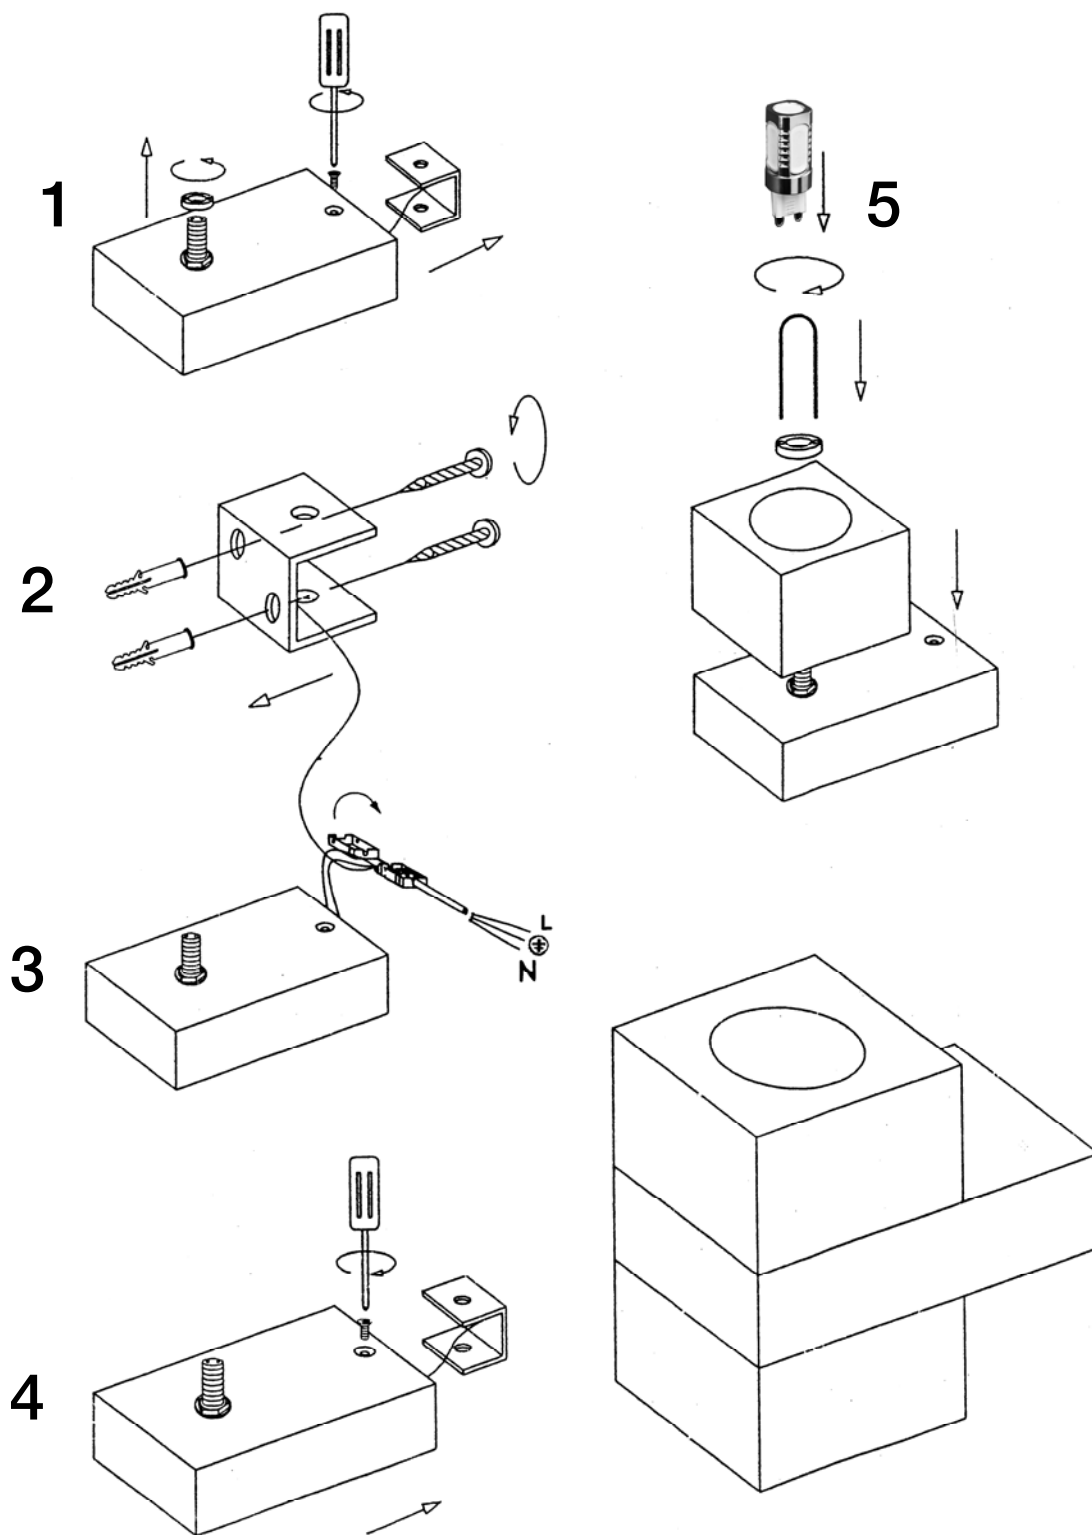

Rev.10.21

You may use the following QR code to view the complete technical data sheet of the product:

If you have any technical questions, please do not hesitate to contact our technical Department.  
We are at your disposal in our email: [irodriguez@schuller.es](mailto:irodriguez@schuller.es)