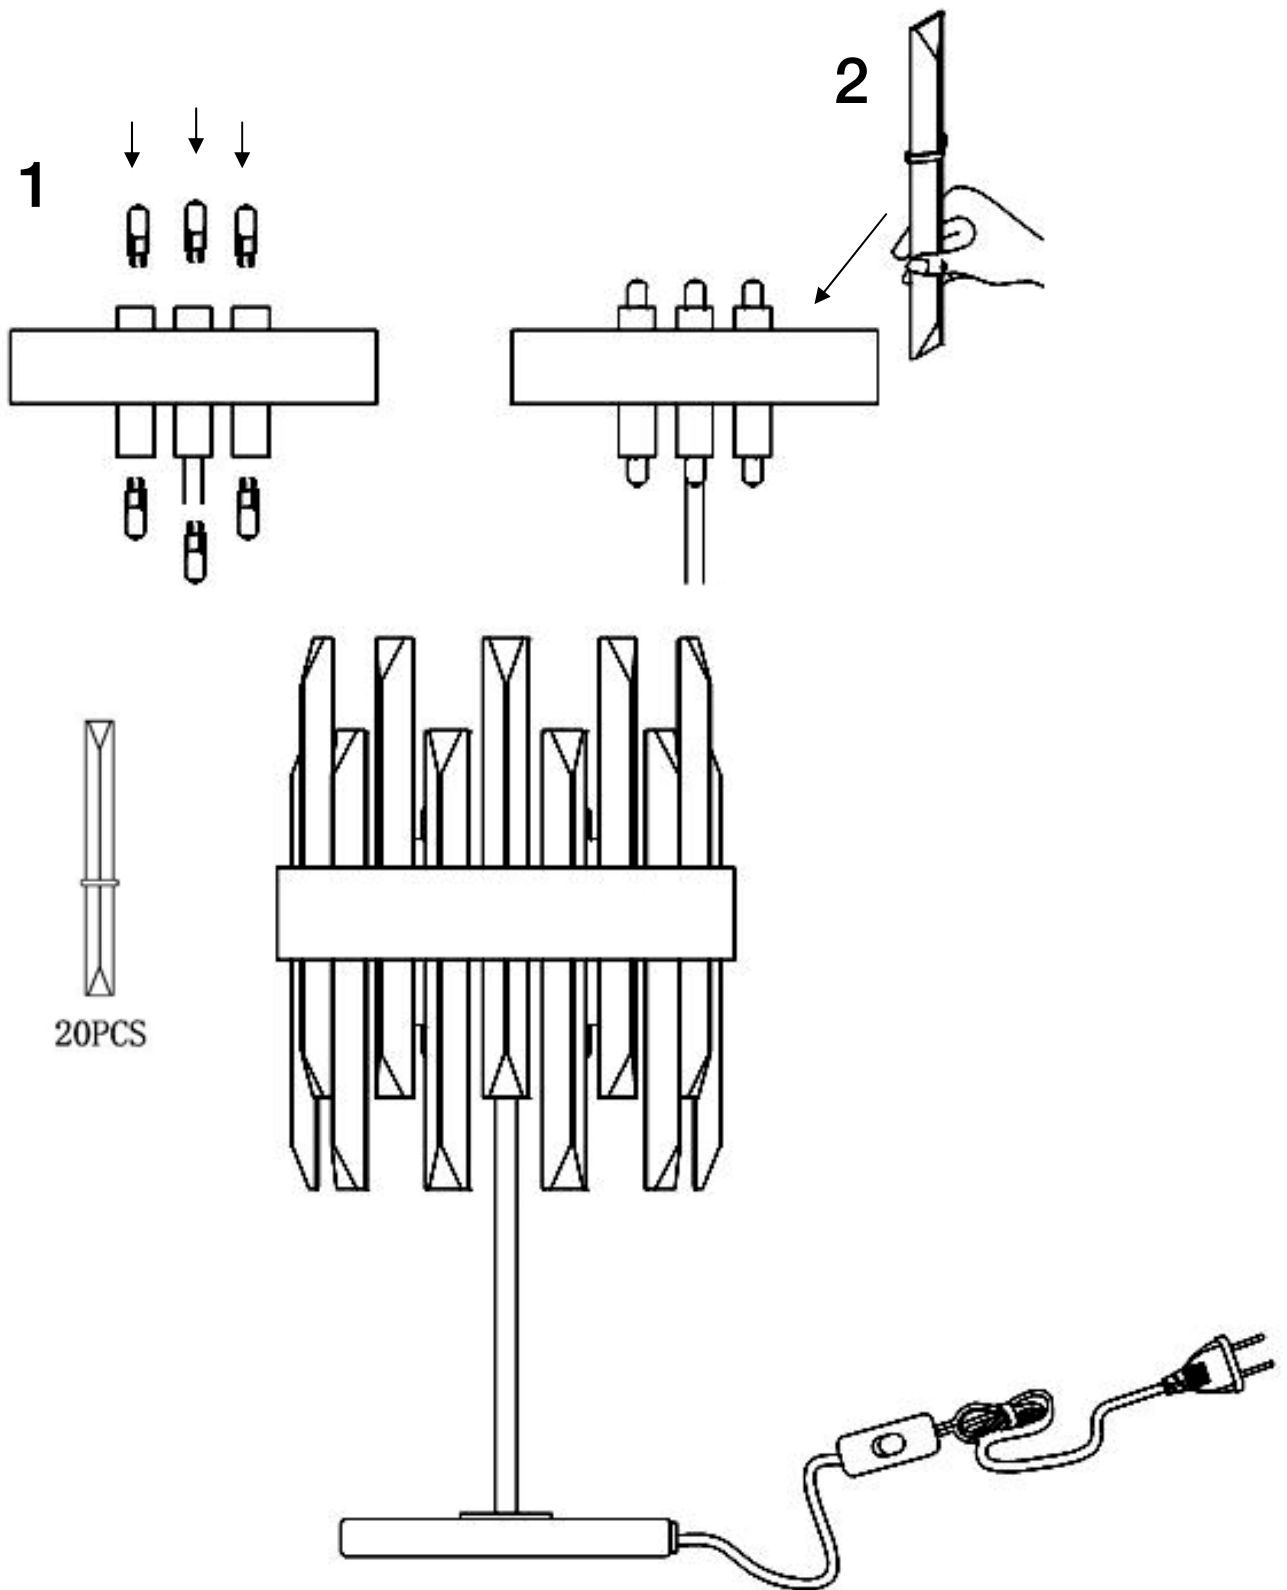

Para ver la ficha técnica de producto completa, puedes usar el siguiente código QR:

You may use the following QR code to view the complete technical data sheet of the product:

If you have any technical questions, please do not hesitate to contact our technical Department.  
We are at your disposal in our email: [irodriguez@schuller.es](mailto:irodriguez@schuller.es)